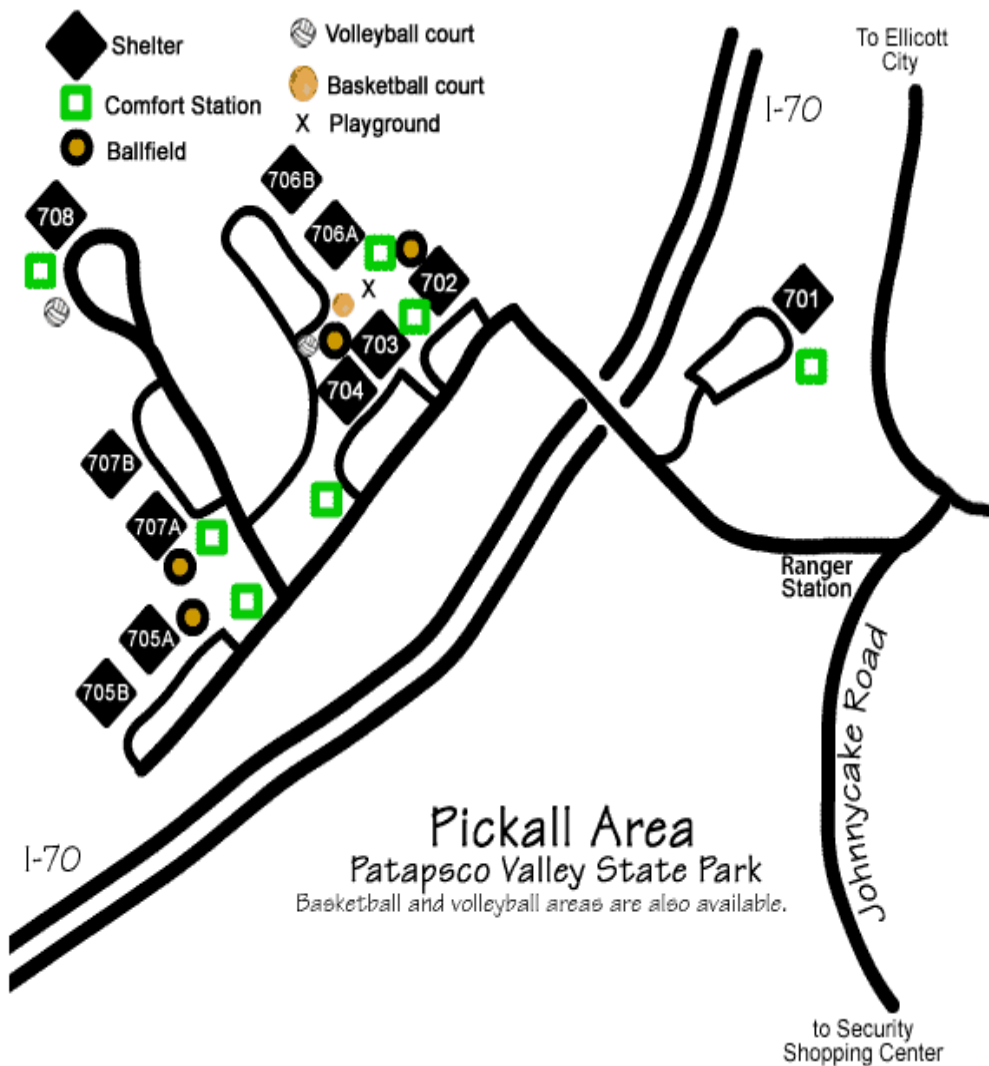

Central Church of Christ

Annual labor Day Picnic

Patapsco Valley State Park

Monday, September 6, 2021

10:00AM – 5:00PM @ **706A,**

Come Join Us For: **Food, Fun & Fellowship**

From the Baltimore Beltway (I-695):

Take Security Blvd. (Exit 17) westbound. Go 0.5 mile and turn left on North Rolling Rd. Take next right (Fairbrook Rd.). Go 1 mile, turn left on Johnnycake Rd. Go 1.5 miles. Park Entrance is on the left.

From US Rt. 40:

Take Rt. 40 to North Rolling Rd. toward Security Square Mall. Go 2.5 miles, turn left onto Fairbrook Rd. Follow above directions.

Please **invite a friend** and **bring some games** with you too!